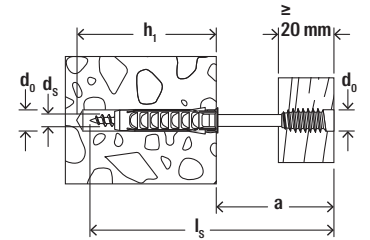

Advantages

- The coordinated threads with the same pitch allow for the pin-point positioning and alignment of the fixture, which can even be mounted at an angle to the screw. This allows for an exact and flexible fixing.
- During the installation, the fixture is not pulled onto the substrate, instead it is

brought directly to the desired distance and position. This allows for a simple and exact installation.

- When combined with SX 8 and UX 8 plugs, it can be used in almost all wall materials, guaranteeing a secure fixing.

Building materials

- Without plug: suitable for wooden materials and wooden panels
- With SX or UX plugs: all concrete and masonry materials

Functioning

- The ASL is suitable for push-through installation.
- Pre-drill the fixture at the desired angle in order to achieve the correct positioning and alignment.
- When screwing in the screw, the external thread cuts into the pre-drilled fixture, and fixes it into the stipulated position.
- The angled position of the screws (15° - 30°) allows high shear loads to be supported.

Installation ASL

5

Technical data

Spacing screw ASL

ASL

| Item | Item No. | Drill hole diameter d_0 [mm] | Min. drill hole depth h_1 [mm] | Max. distance a [mm] | Screw $d_s \times l_s$ [mm] | Drive | Sales unit [pcs] |
|---------------|----------|--------------------------------------|--|------------------------------|-----------------------------------|-------|---------------------|
| ASL 4,5 x 60 | 059050 | 6 | 40 | 25 | 4,5 x 60 | T25 | 100 |
| ASL 4,5 x 80 | 059052 | 6 | 40 | 45 | 4,5 x 80 | T25 | 100 |
| ASL 4,5 x 100 | 059054 | 6 | 40 | 65 | 4,5 x 100 | T25 | 100 |
| ASL 6 x 80 | 059061 | 8 | 55 | 35 | 6 x 80 | T25 | 100 |
| ASL 6 x 100 | 059062 | 8 | 55 | 55 | 6 x 100 | T25 | 100 |
| ASL 6 x 120 | 059063 | 8 | 55 | 75 | 6 x 120 | T25 | 100 |
| ASL 6 x 150 | 059064 | 8 | 55 | 105 | 6 x 150 | T25 | 50 |