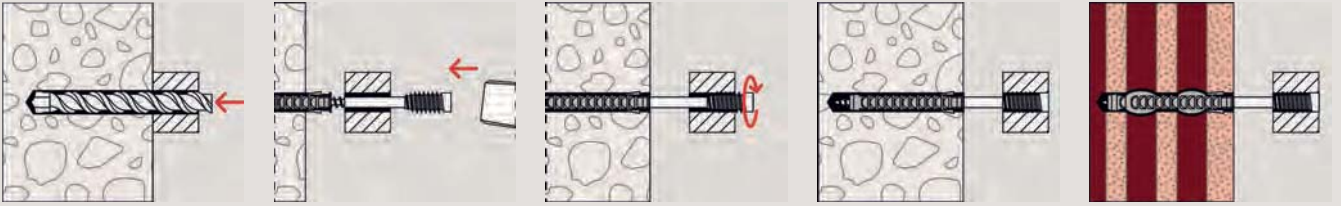

Installation ASL

5

Technical data

Spacing screw ASL

ASL

Item	Item No.	Drill hole diameter d_0 [mm]	Min. drill hole depth h_1 [mm]	Max. distance a [mm]	Screw $d_s \times l_s$ [mm]	Drive	Sales unit [pcs]
ASL 4,5 x 60	059050	6	40	25	4,5 x 60	T25	100
ASL 4,5 x 80	059052	6	40	45	4,5 x 80	T25	100
ASL 4,5 x 100	059054	6	40	65	4,5 x 100	T25	100
ASL 6 x 80	059061	8	55	35	6 x 80	T25	100
ASL 6 x 100	059062	8	55	55	6 x 100	T25	100
ASL 6 x 120	059063	8	55	75	6 x 120	T25	100
ASL 6 x 150	059064	8	55	105	6 x 150	T25	50